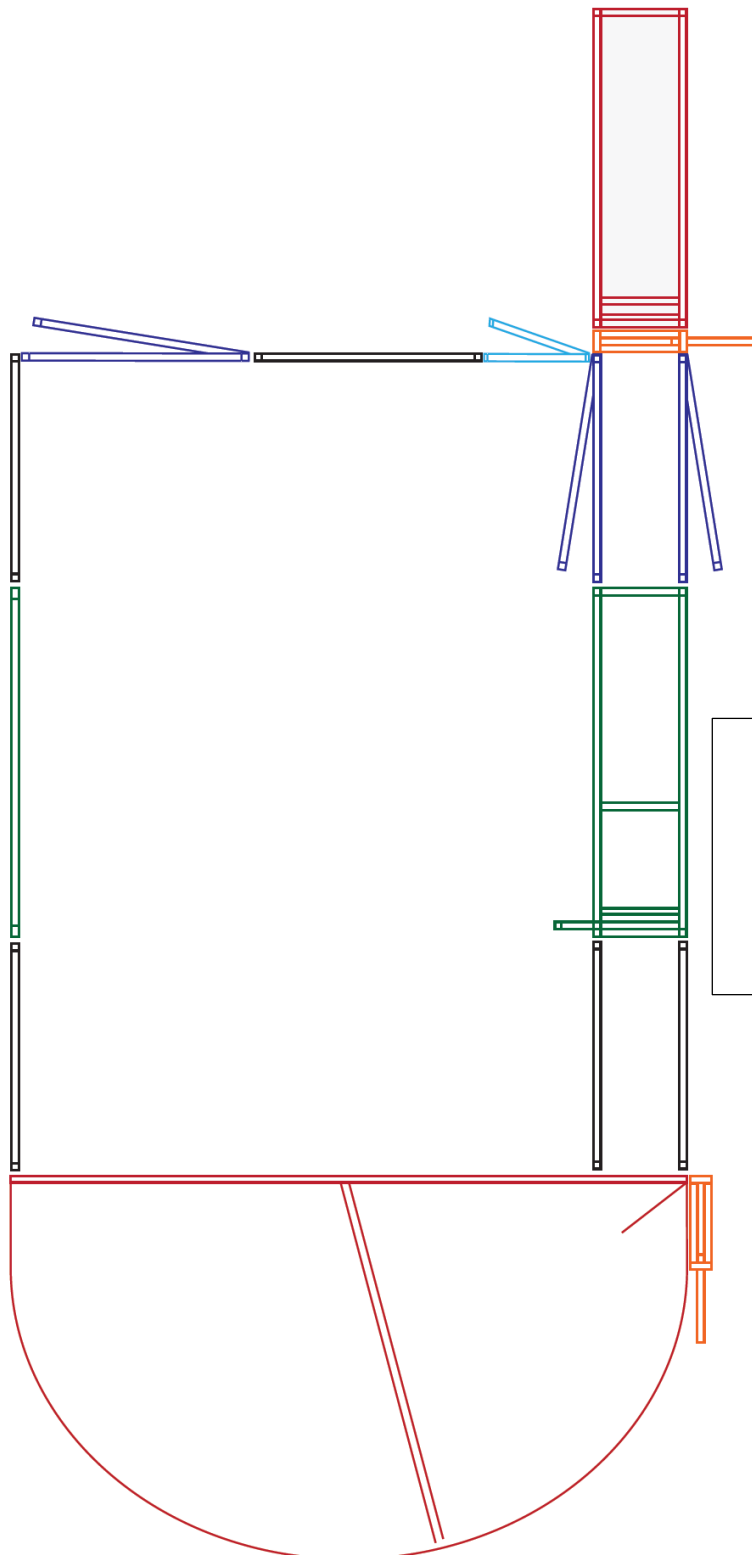

easyfence

Yard Plan for 20-30 Force

KIT INCLUDES:

Loading Ramp	■	1
Cattle Crush	■	1
Force Yard	■	1
Sliding Gates	■	2
Standard Gates	■	3
Access Gate	■	1
Standard Panels	■	5
Standard Panel 3.3	■	1

Call or email
for price