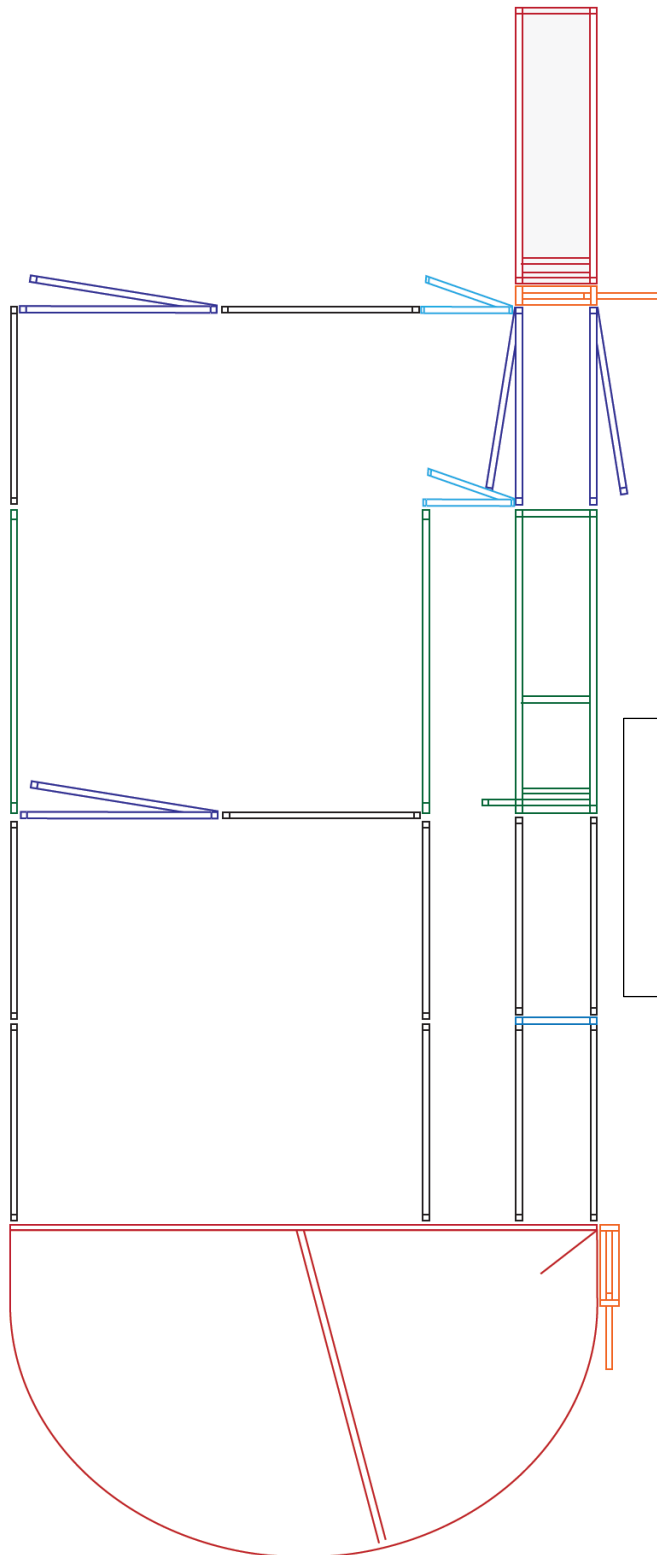

easyfence

Yard Plan for 40-50 Force

KIT INCLUDES:

Loading Ramp	■	1
Cattle Crush	■	1
Force Yard	■	1
Sliding Gates	■	1
Standard Gates	■	4
Access Gate	■	2
Standard Panels	■	10
Standard Panel 3.3	■	2
Race Bow	■	1