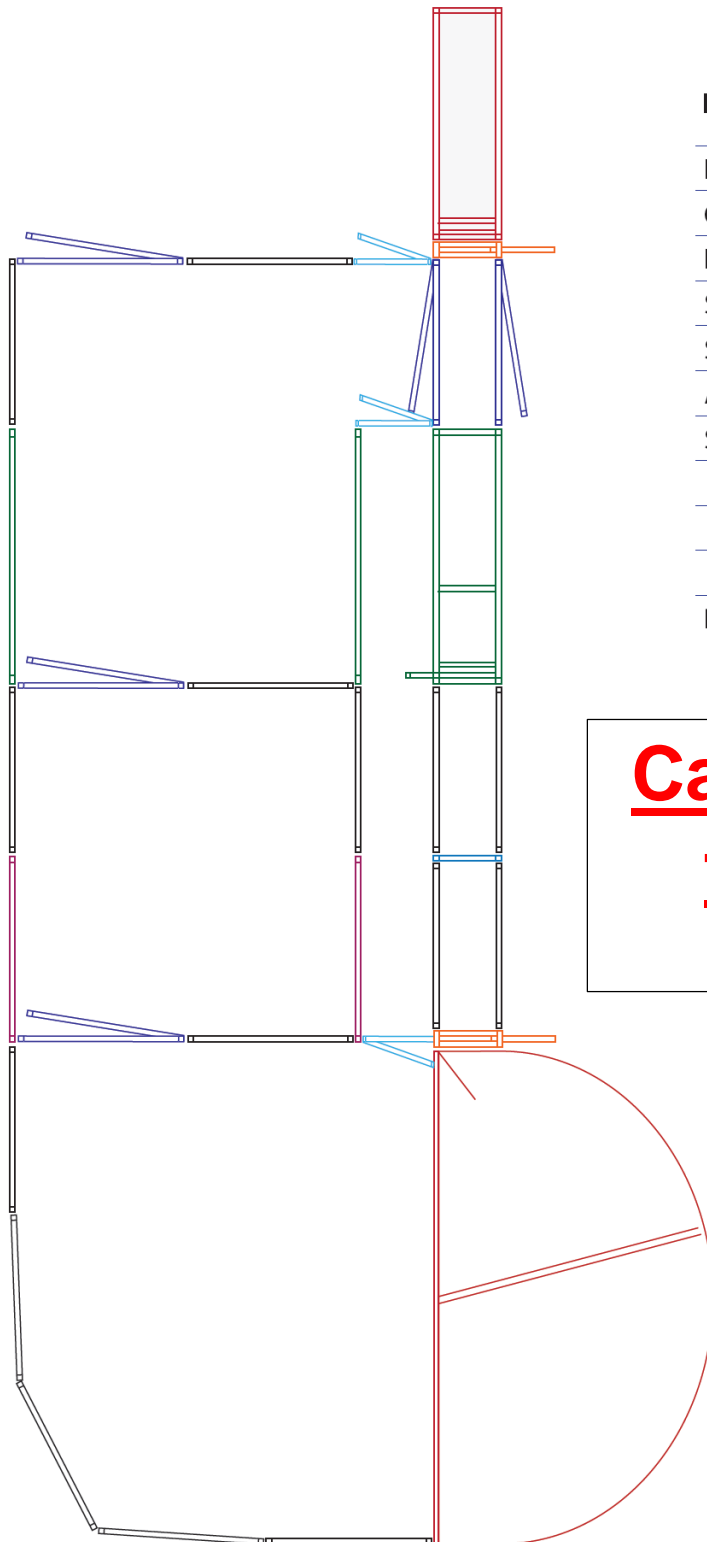

## Yard Plan for 60-80 Force

### KIT INCLUDES:

|                 |   |    |
|-----------------|---|----|
| Loading Ramp    | ■ | 1  |
| Cattle Crush    | ■ | 1  |
| Force           | ■ | 1  |
| Sliding Gates   | ■ | 2  |
| Standard Gates  | ■ | 5  |
| Access Gate     | ■ | 3  |
| Standard Panels |   |    |
| 2.1             | ■ | 14 |
| 2.4             | ■ | 2  |
| 3.3             | ■ | 2  |
| Race Bow        | ■ | 1  |