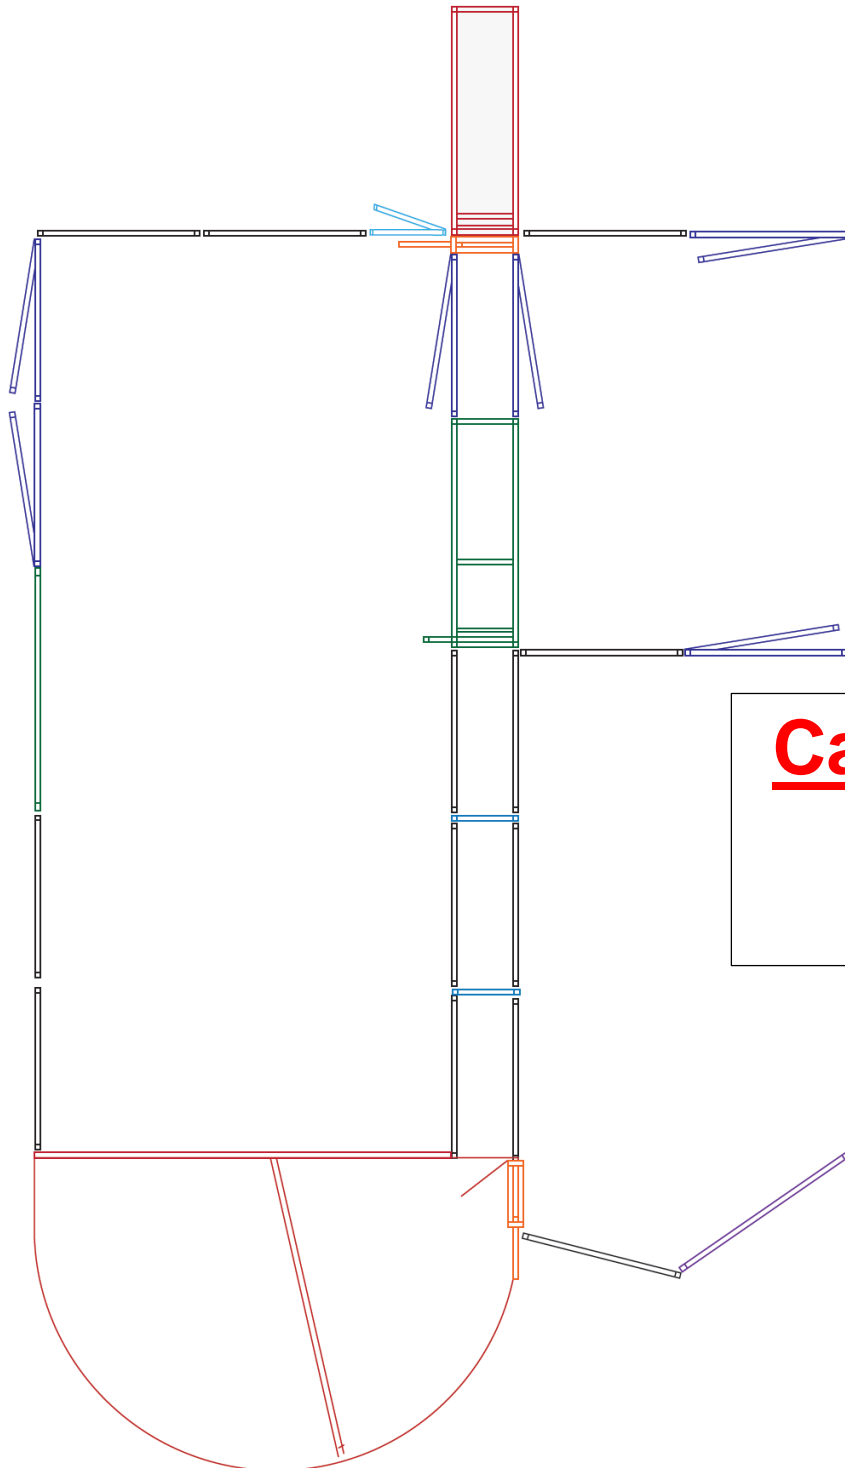

**easyFence**

## Yard Plan for 80+ Force

### KIT INCLUDES:

Loading Ramp	■	1
Cattle Crush	■	1
Force	■	1
Sliding Gates	■	2
Standard Gates	■	7
Access Gate	■	1
Standard Panels		
2.1	■	16
3.3	■	2
Race Bow	■	2

**Call or email**  
**for price**