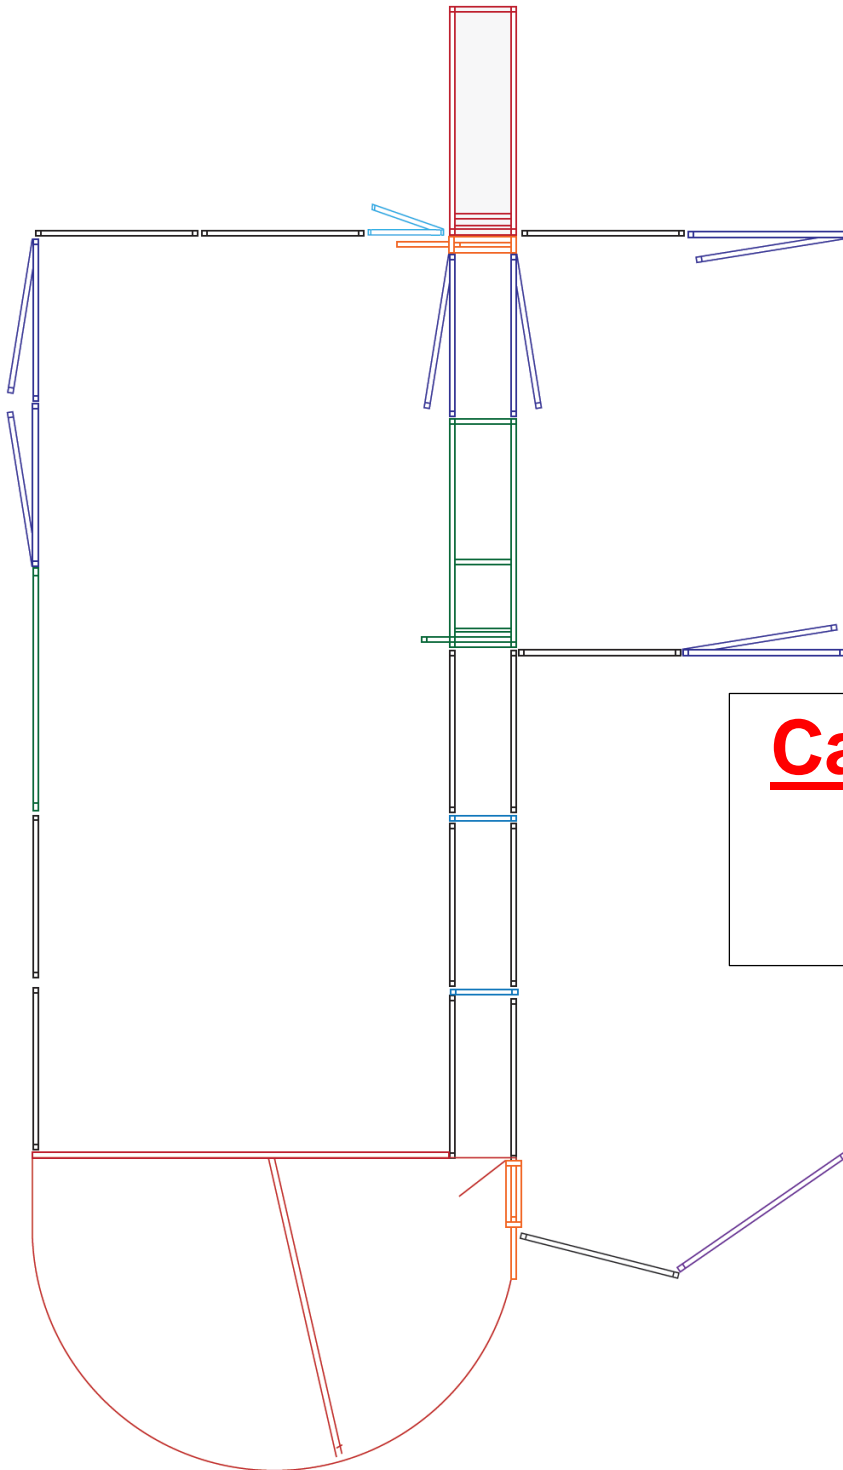

easyFence

Yard Plan for 80+ Force

KIT INCLUDES:

Loading Ramp	■	1
Cattle Crush	■	1
Force	■	1
Sliding Gates	■	2
Standard Gates	■	7
Access Gate	■	1
Standard Panels		
2.1	■	16
3.3	■	2
Race Bow	■	2

Call or email
for price