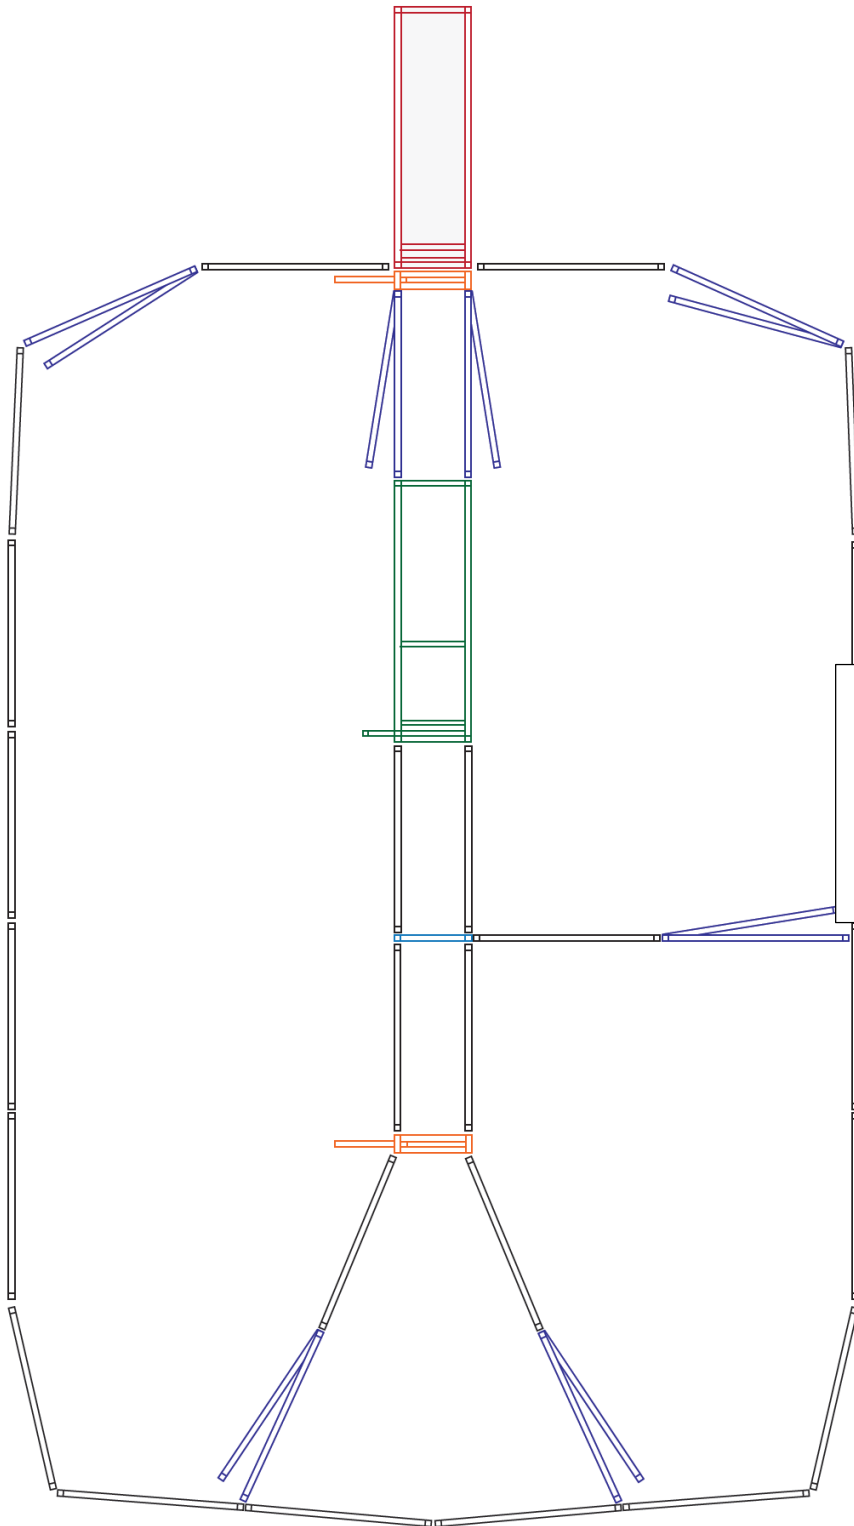

***easyfence***

## Yard Plan for 60-80 Head of Cattle

**KIT INCLUDES:**

Loading Ramp	■	1
Cattle Crush	■	1
Sliding Gates	■	2
Standard Gates	■	7
Standard Panels	■	24
Race Bow	■	1

**Call or email**  
**for price**