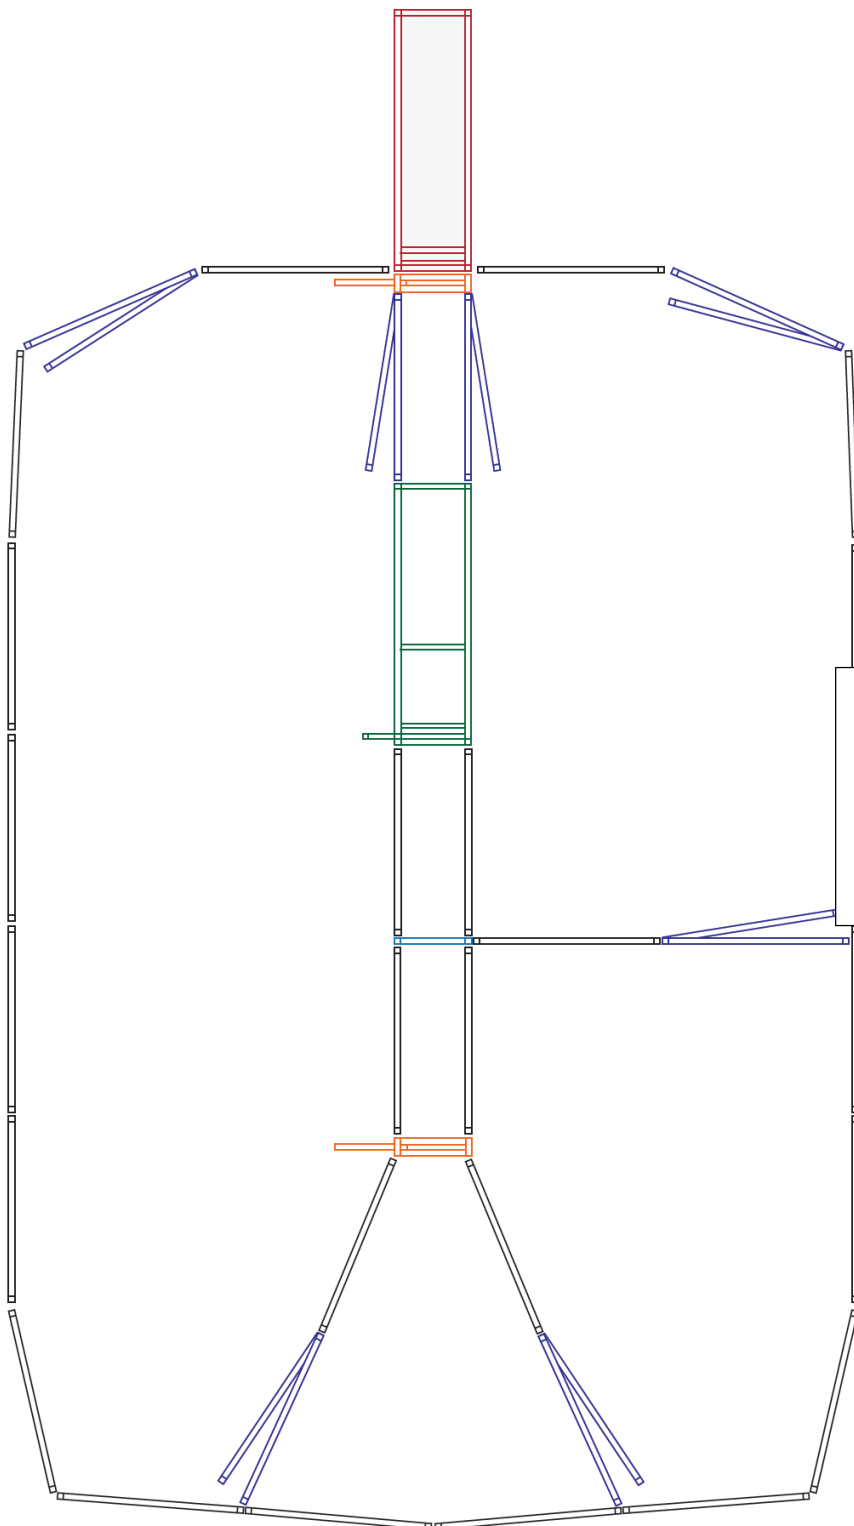

easyfence

Yard Plan for 60-80 Head of Cattle

KIT INCLUDES:

Loading Ramp	■	1
Cattle Crush	■	1
Sliding Gates	■	2
Standard Gates	■	7
Standard Panels	■	24
Race Bow	■	1

Call or email
for price