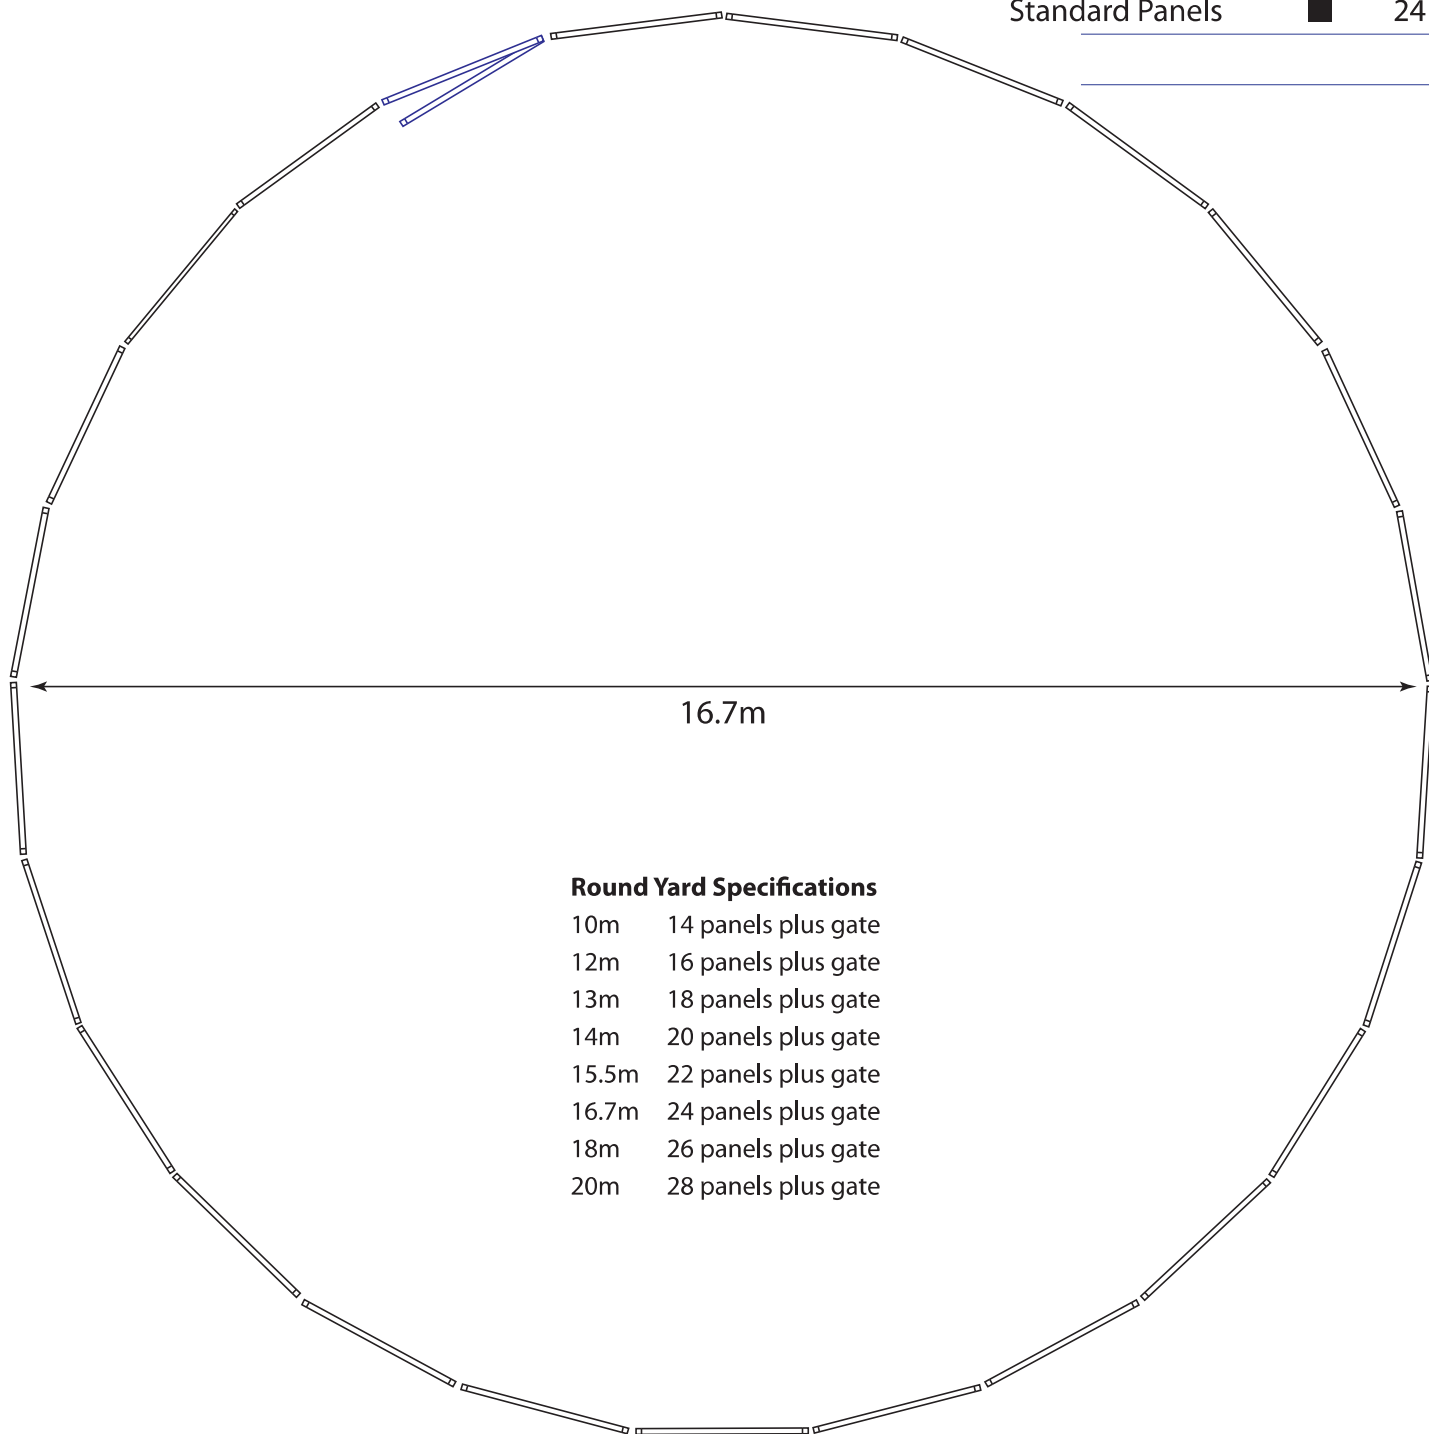

Horse Round Yard 16.7m

easyfence

KIT INCLUDES:

Standard Gates 2.1	■	1
Standard Panels	■	24

Round Yard Specifications

10m	14 panels plus gate
12m	16 panels plus gate
13m	18 panels plus gate
14m	20 panels plus gate
15.5m	22 panels plus gate
16.7m	24 panels plus gate
18m	26 panels plus gate
20m	28 panels plus gate